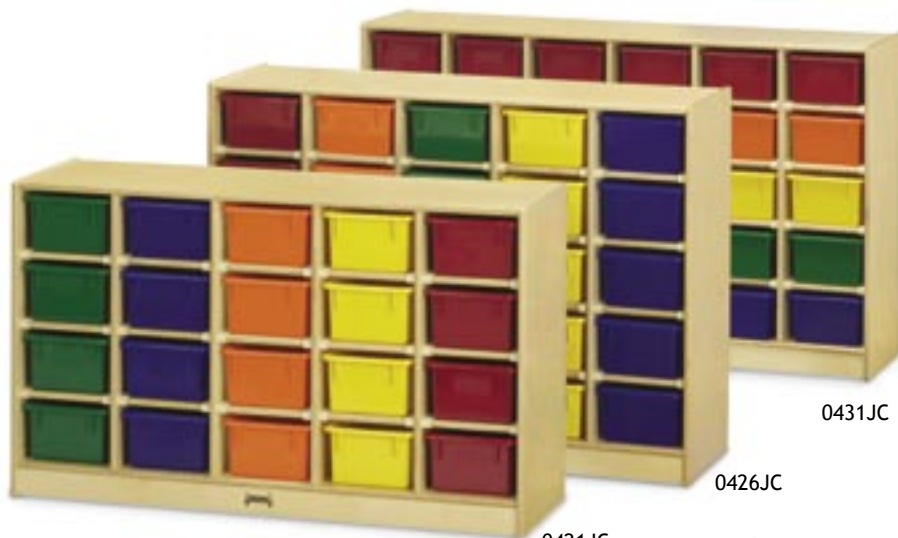

Mobile Cubbie Tray Unit

- Tidy up any classroom with a (20) tray cubbie unit
- Organization at its best with (25) cubbie trays
- Maximum storage for even the largest classroom with (30) trays
- Birch hardwood backs are standard
- Trays measure 8 $\frac{3}{8}$ "W x 13 $\frac{1}{2}$ "D x 5 $\frac{1}{4}$ "H

0431JC

0426JC

0421JC

MODEL	Tub or Tray	DELIVERED COST
20 TRAY UNIT (48"W x 15"D x 29$\frac{1}{2}$"H)		
0420JC	none	$369.74
0421JC	colored trays	466.64
04210JC	clear trays	466.64
25 TRAY UNIT (48"W x 15"D x 35$\frac{1}{2}$"H)		
0425JC	none	$434.15
0426JC	colored trays	555.27
04260JC	clear trays	555.27
30 TRAY UNIT (57$\frac{1}{2}$"W x 15"D x 35$\frac{1}{2}$"H)		
0430JC	none	$547.86
0431JC	colored trays	693.21
04310JC	clear trays	693.21