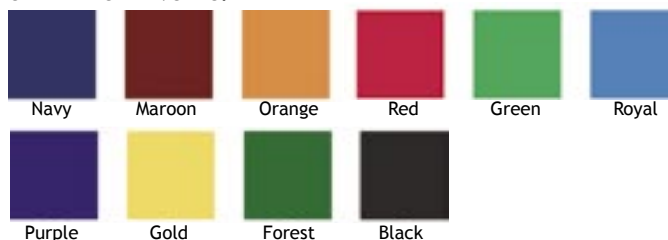

SPIRIT BASE FINISHES: