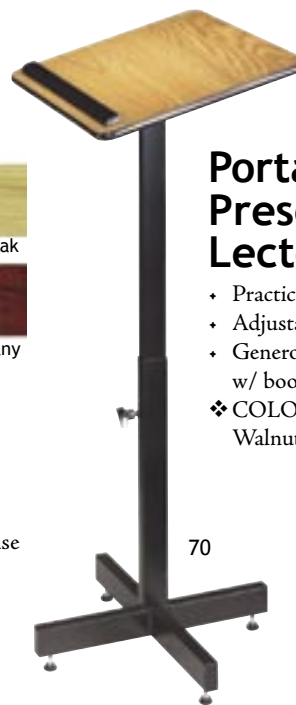

## Presentation Cart

- Provides a multi-faceted solution for all your A/V equipment
- Spread out your laptop, projector, and even document camera on its (4) shelves
- Includes a protruding, adjustable height shelf (19" to 39.5") that allows you to keep a laptop at a desired height
- Wire management grommets, heavy-duty 3" casters (two locking), and a (6) outlet power strip completes the package
- Size: 30"D x 18"W x 40.5"H
- ❖ Color: Black Steel Frame / Ivory Woodgrain Shelves

## Wizard Multimedia Center

- The most comprehensive, full-featured, presentation center available !
- 18-gauge steel frame with square tube corner supports, accented with cherry laminate
- Lockable sliding shelf, storage drawer, and cabinet with one adjustable shelf
- VGA panel for interior/ exterior equipment hookup
- (6)-outlet power strip w/ 20' retractable power cord mounted inside unit for easy wire management
- (4) locking casters

## Power Plus Lectern

- Clean, functional styling, great sound and ease of use makes this laminate lectern a winner
- For mid-size audiences up to 900
- Includes handheld w/ 9" Cable; Tie-Clip Lavalier w/ 10' Cable
- Includes 30-watt amplifier & (4) 8" high efficiency speakers
- Extension output included
- Size: 17"D x 22"W x 46"H
- Wireless ready with optional wireless mics available
- ❖ **COLORS:** Light Oak, Medium Oak, Walnut, Mahogany