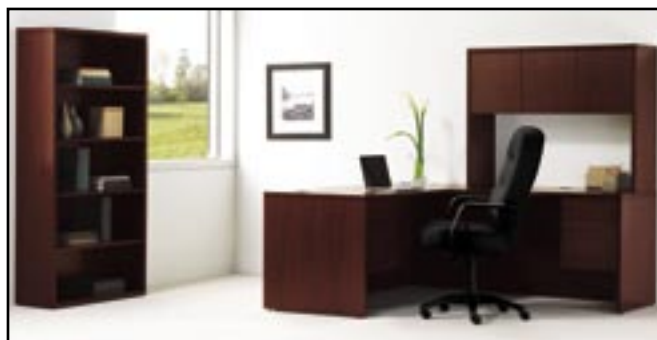

CONTEMPORARY DESKS

HON

10500 Series Laminate Desks

- Broad assortment of laminate desk solutions for a very smart investment
- Formal, full-length modesty panels
- Smooth, flat edges provide a clean look, while desktop grommets route and hide cords
- File drawers lock and store letter or legal size hanging folders

TOP COLORS:

SOLID BASE:

MODEL	SIZE & DESCRIPTION	DELIVERED COST
105890	36"D x 72"W double pedestal desk	\$742.00
105900	24"D x 72"W credenza w/ kneespace	649.00
10534	72"W stack-on hutch w/ doors	429.00
105856	Back enclosure w/ tackboard	222.00
105291	36"W storage cabinet w/doors	329.00
10563	36"W (2) drawer lateral file	414.00
105292	36"W bookcase hutch	241.00

MODEL	SIZE & DESCRIPTION	DELIVERED COST
10584L	30"D x 66"W single pedestal desk	\$452.00
10515R	24"D x 48"W return	363.00
105323	48"W stack-on hutch w/ doors	352.00
105535	71"H (5)-shelf bookcase	342.00

MODEL	SIZE & DESCRIPTION	DELIVERED COST
105895R	36"D x 72"W single pedestal desk	\$594.00
10534	72"W stack-on hutch w/ doors	429.00
105532	29"H (2)-shelf bookcase	187.00

MODEL	SIZE & DESCRIPTION	DELIVERED COST
10578	30"D x 60"W desk shell	\$286.00
105698	20"D x 42"W bridge connector	139.00
10564	24"D x 60"W credenza shell	270.00
105093	Narrow pedestal (box/box/file)	266.00
105324	60"W stack-on hutch w/ doors	399.00
105854	Back enclosure w/ tackboard	192.00