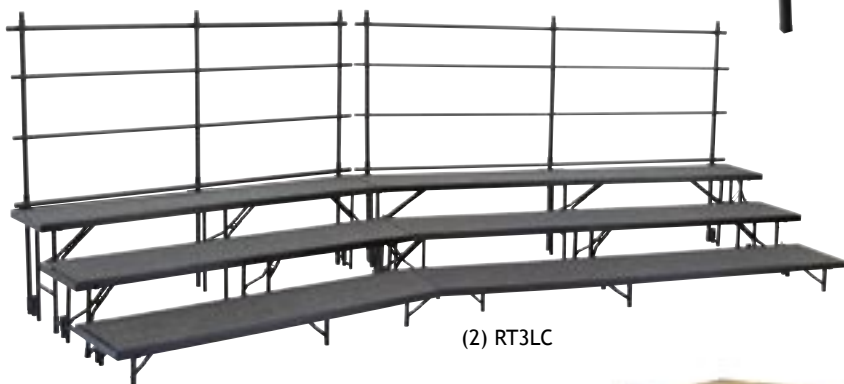

Series 8200 Melody Stack Chair

- Designed band-pitch style with a seat to back angle of 97 degrees, allowing for maximum breathing capability
- Features a 16-gauge square tubing frame, 14-gauge rear seat brace, & a durable poly contoured seat for comfort
- Stacks 18 high on Model #DY-82 dolly
- Optional tablet arm with plywood core (13¾" W x 17" D) flips up to fold behind chair
- MODEL #82MS MUSIC STAND features a 20½" W x 12½" D reading surface, and an adjustable stand from 24" - 46" H.

National Public SEATING Corp.

MODEL	DESCRIPTION	DELIVERED COST
8210	Music Chair, 17½"H	\$57.82
TA82R	Retractable Tablet Arm, Right	56.88
TA82L	Retractable Tablet Arm, Left	56.88
82MS	Adj. Music Stand	40.14
DY-82	Dolly for Melody Chair	155.74

- Portable choral standing risers are easy to set up & allow for quick arrangements for all performance venues
- Constructed with 3/4" solid plywood core on a 16-gauge frame, and available with carpet or hardboard decks
- Easily attach to one another to provide multi-level heights (8", 16", 24", 32"H)
- Super strong steel folding legs with automatic leg lock
- Optional guardrails recommended for safety – call for pricing

MUSIC ROOM FURNITURE

E-Z Riser™ Performer Series

- This “all-in-one” mobile unit comes completely assembled and stores compact
- Tapered risers constructed with all steel tubing insures strength & durability
- A powerful custom built, high speed Finger Lift™ gas cylinder has been proven through rigorous testing procedures -- any one person can easily operate the E-Z Riser
- Built-in, factory installed backrail allows faster set-up and provides additional safety
- Factory warranty for 15 years