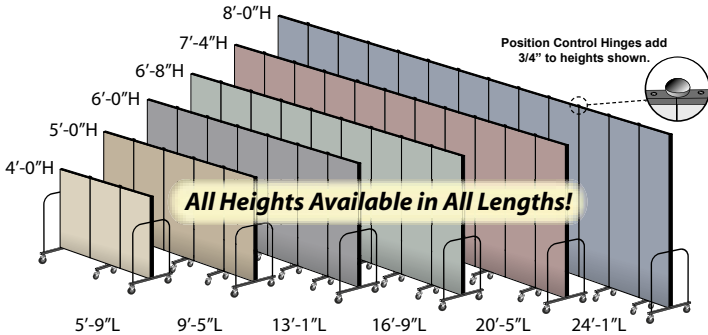

- **No Assembly Required** • Sound Absorbing/Tackable Panels
- Self Leveling, Non-Marking Casters • Full Length Anodized Aluminum Position Control Hinges • Powder Painted Metal Panel Trim • Set Up Straight, Curved Or Angled.

SIX HEIGHTS...

All Heights Available in All Lengths!

...SIX LENGTHS

### DELIVERED COST

FREESTANDING ROOM DIVIDERS							
MODEL	Length	4'H	5'H	6'H	6'8"H	7'4"H	8'H
FSP4	5'9"	585.00	635.00	705.00	775.00	855.00	955.00
FSP5	9'5"	745.00	\$805.00	875.00	965.00	1055.00	1165.00
FSP7	13'1"	905.00	975.00	1055.00	1155.00	1255.00	1375.00
FSP9	16'9"	1055.00	1145.00	1235.00	1345.00	1455.00	1585.00
FSP11	20'5"	1215.00	1305.00	1415.00	1535.00	1655.00	1795.00
FSP13	24'1"	1375.00	1475.00	1595.00	1715.00	1855.00	2005.00